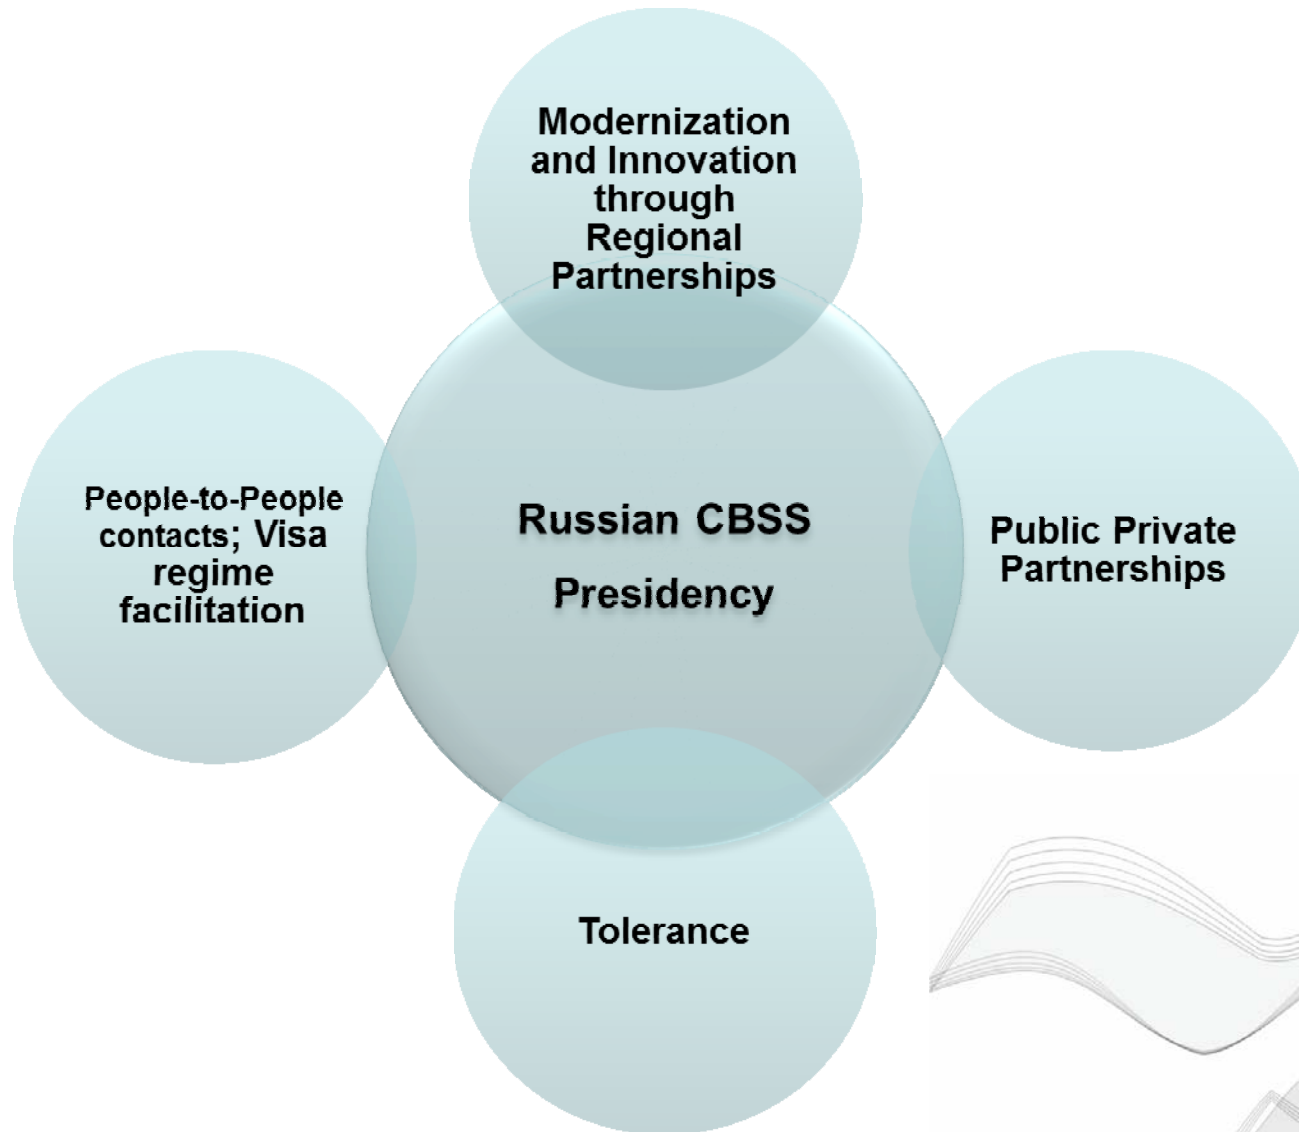

Russian Presidency Priorities 2012-2013