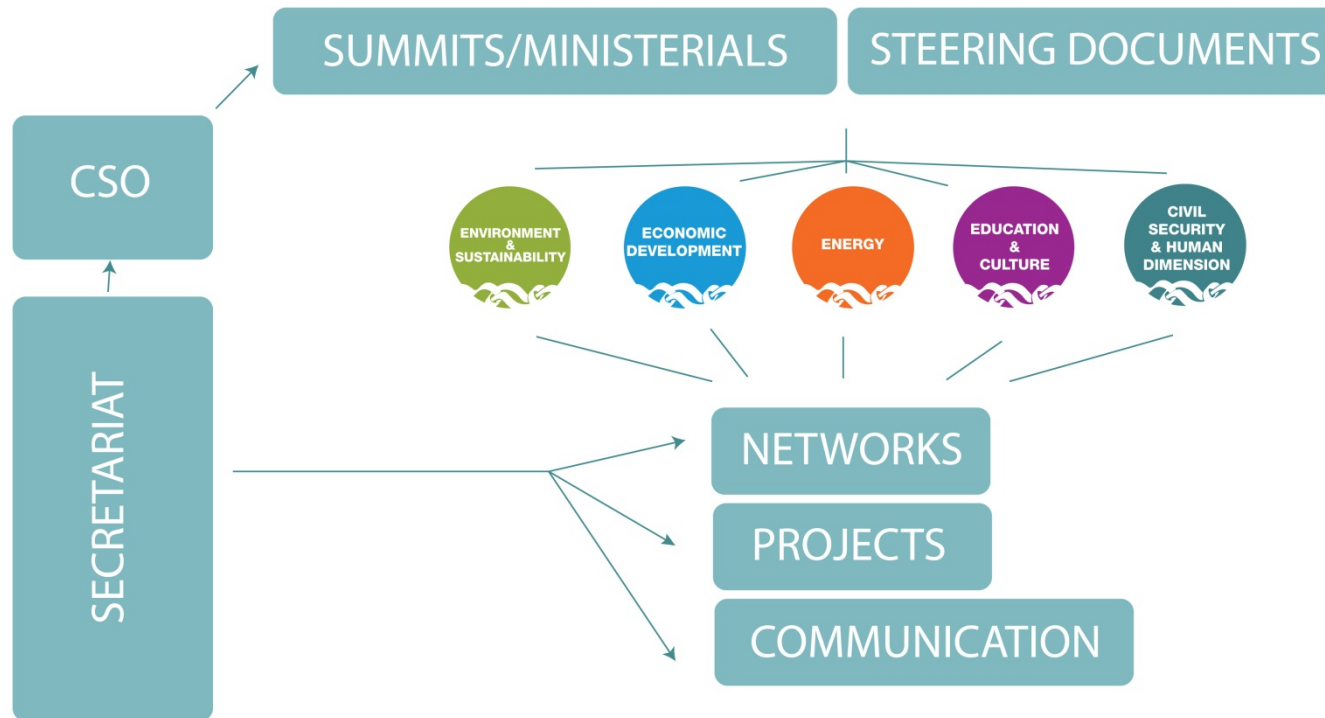

CBSS Organisation